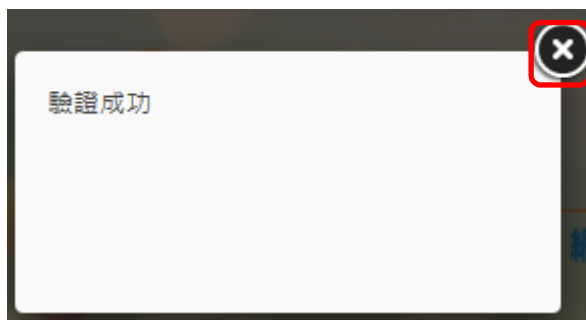

注意

1. 請輸入認證碼，完成手機認證。

手機驗證碼 請輸入您手機簡訊內之驗證碼

2. 完成送出 取消

步驟 8: 出現手機認證成功提示視窗後，點擊【關閉】視窗

步驟 9: 至 Email 信箱讀取確認函，並於信件內文中點選【[這裡](#)】完成驗證程序，關閉信箱。

步驟 10: 於借物網首頁，出現 Email 認證成功提示視窗，點選關閉視窗

恭喜您，請於首頁會員登入區輸入帳號、密碼登入後即可進行競價

※拍賣案件搜尋方式：

第 1 種：基本條件【物品地點、分類、開標日期、關鍵字、只顯示今日開標案】+【查詢】

第 2 種：【進階搜尋】

The screenshot displays the SHWOO Taipei Government Auction Website. At the top, there is a navigation bar with links for '網站導覽', '聯絡我們', and '常見問題Q&A'. The main header features the SHWOO logo, the website name 'shwoo.gov.tapei', and the slogan '臺北 惜物網 政府二手物品網拍'. A sidebar on the right contains a '會員登入' section with fields for '請輸入帳號' and '請輸入密碼', and a '登入' button. Below the header, there are navigation tabs for '機關登入專區', '逾期未領公告', '停權公告', '查詢決標案', and 'HOT'. The search bar is highlighted with a red box and contains fields for '物品地點' (set to '全部'), '分類' (set to '全部'), '開標日期' (set to '↓'), and '關鍵字'. There are also checkboxes for '只顯示今日開標案' and buttons for '查詢' and '進階搜尋'. The search results section shows a list of items with their respective images, titles, and prices. Three items are visible: a '報廢小客車' (bottom price 10,000元), a '吊扇' (bottom price 1,000元), and a '映像管電視機1' (bottom price 500元). A red arrow points from the '進階搜尋' button to the '進階搜尋' section below. This section includes a '注意事項' (Notice) box and a detailed search form with fields for '關鍵字', '案號', '開標日期(起)', and '開標日期(迄)'. It also has a '物品分類' section with various categories and a '物品地點' dropdown. The '查詢' button in this section is highlighted with a red box and labeled '2-2'.